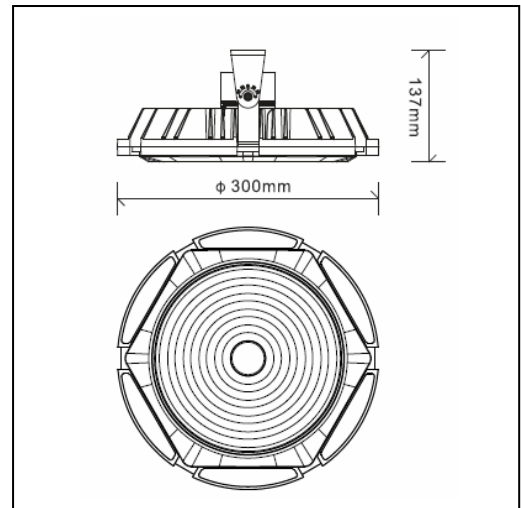

### 150W LED HIGH BAY LIGHT

Wireless PWM Dimmable -- Powered by EasyGo™ Smart Lighting

ITEM		PARAMETER
Input Voltage		AC220V-240V
Frequency Range		50Hz-60Hz
Power Factor		>0.95
Power Efficiency		>92%
Rated Power		150W
Initial Flux*	WW/NW/CW	21000 Lm
CCT	WW	3000K
	NW	4000K
	CW	5000K
CRI	WW/NW	Ra>75
	CW	Ra>70
Beam Angle		60°/90°/120°
Working Temperature		-20 +45
Storage Temperature		-25 ~ +65 (25 )
IP Grade		IP65
Working Life-span		50000H
Power Line		1.0mm <sup>2</sup>
Wire Connection	Brown	L
	Blue	N
	Yellow/Green	G
Weight		4.2Kg
Color of Lamp Shell		Black

#### VARIATIONS

- [RS-HBL-150W-D-WW](#)      ➤ [RS-HBL-150W-D-NW](#)
- [RS-HBL-150W-D-CW](#)

\*Improves with the development of LED Technology

\*\* -D: Wireless PWM Dimmable

Dimensions

Light Distribution