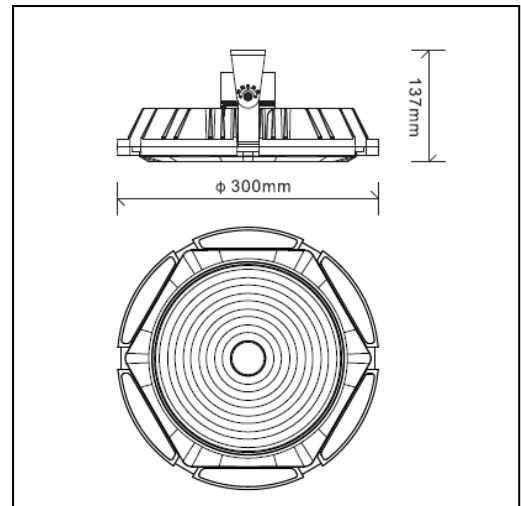

150W HIGH BAY LIGHT

150W LED HIGH BAY LIGHT

Wireless PWM Dimmable -- Powered by EasyGo™ Smart Lighting

ITEM		PARAMETER
Input Voltage		AC220V-240V
Frequency Range		50Hz-60Hz
Power Factor		>0.95
Power Efficiency		>92%
Rated Power		150W
Initial Flux*	WW/NW/CW	21000 Lm
CCT	WW	3000K
	NW	4000K
	CW	5000K
CRI	WW/NW	Ra>75
	CW	Ra>70
Beam Angle		60°/90°/120°
Working Temperature		-20 +45
Storage Temperature		-25 ~ +65 (25)
IP Grade		IP65
Working Life-span		50000H
Power Line		1.0mm ²
Wire Connection	Brown	L
	Blue	N
	Yellow/Green	G
Weight		4.2Kg
Color of Lamp Shell		Black

VARIATIONS

- [RS-HBL-150W-D-WW](#) ➤ [RS-HBL-150W-D-NW](#)
- [RS-HBL-150W-D-CW](#)

*Improves with the development of LED Technology

** -D: Wireless PWM Dimmable

Dimensions

Light Distribution