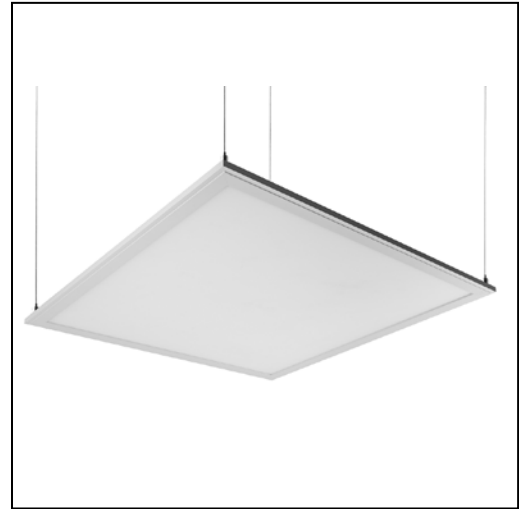

36W 0606 PANEL LIGHT

36W 600*600MM LED PANEL LIGHT

Non-dimmable

Wireless PWM Dimmable -- Powered by **EasyGo™** Smart Lighting

ITEM		PARAMETER
Input Voltage		AC220V-240V
Frequency Range		50Hz
Power Factor		0.95
Power Efficiency		88%
THD		<15%
Rated Power		36W
Initial Flux*	NW	4320 Lm(± 5%)
	CW	4320 Lm(± 5%)
CCT	NW	4000K
	CW	6000K
CRI	NW	Ra>80
	CW	Ra>80
Beam Angle		120°
Working Temperature		-20 ~ +55
Storage Temperature		-25 ~ +65 (25)
IP Grade		IP20
Working Life-span		50000H
Power Line		0.75mm ²
Wire Connection	Brown	L
	Blue	N
Weight		3.6Kg
Color		White(RAL9016)

VARIATIONS**

- RS-MB0606-36W-N-NW
- RS-MB0606-36W-N-CW
- RS-MB0606-36W-D-NW
- RS-MB0606-36W-D-CW

*Improves with the development of LED Technology

****-N:** Non-Dimmable **-D:** Wireless PWM Dimmable

Dimensions