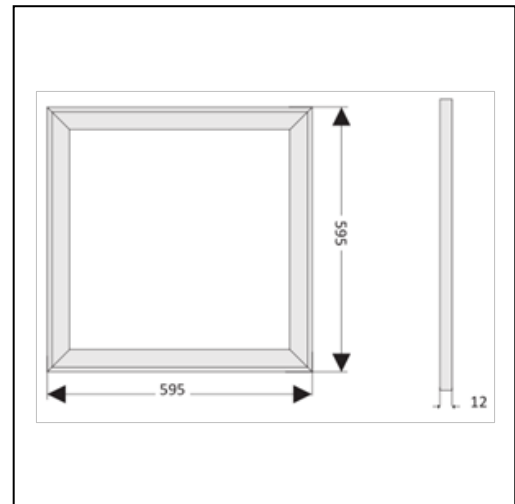

36W 0606 PANEL LIGHT

36W 600*600MM LED PANEL LIGHT

Non-dimmable

Wireless PWM Dimmable -- Powered by **EasyGo™** Smart Lighting

ITEM		PARAMETER
Input Voltage		AC220V-240V
Frequency Range		50Hz
Power Factor		0.95
Power Efficiency		88%
THD		<15%
Rated Power		36W
Initial Flux*	NW	4320 Lm(± 5%)
	CW	4320 Lm(± 5%)
CCT	NW	4000K
	CW	6000K
CRI	NW	Ra>80
	CW	Ra>80
Beam Angle		120°
Working Temperature		-20 ~ +55
Storage Temperature		-25 ~ +65 (25)
IP Grade		IP20
Working Life-span		50000H
Power Line		0.75mm ²
Wire Connection	Brown	L
	Blue	N
Weight		3.6Kg
Color		White(RAL9016)

VARIATIONS**

- RS-MB0606-36W-N-NW
- RS-MB0606-36W-N-CW
- RS-MB0606-36W-D-NW
- RS-MB0606-36W-D-CW

*Improves with the development of LED Technology

****-N:** Non-Dimmable **-D:** Wireless PWM Dimmable

Dimensions